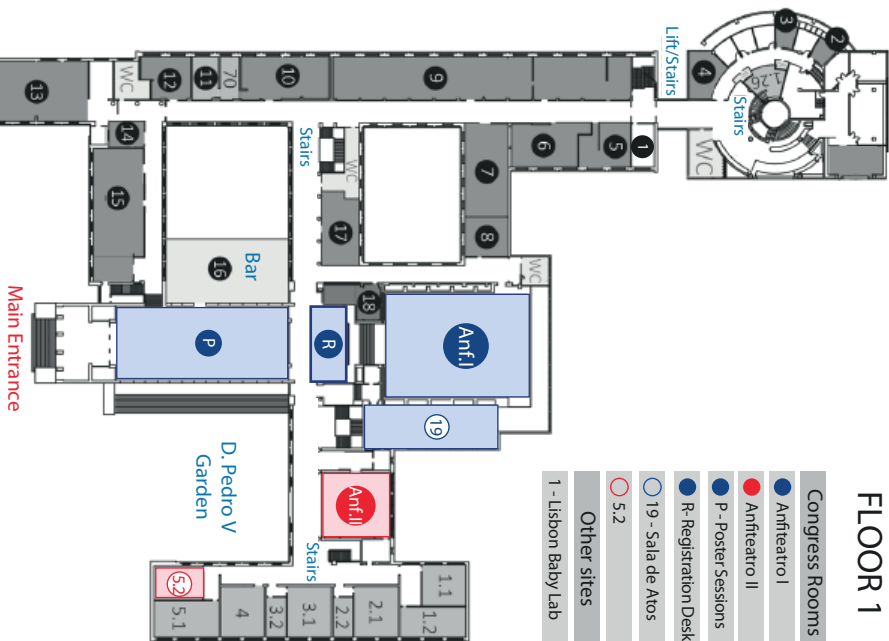

## Library

## FLOOR 0

- Congress Rooms
- M - Mapoteca
- B2
- B7

## FLOOR 1

- Congress Rooms
- Anfiteatro I
- Anfiteatro II
- P - Poster Sessions
- R - Registration Desk
- 19 - Sala de Atos
- 5.2
- Other sites
- 1 - Lisbon Baby Lab

## FLOOR 2

- Congress Rooms
  - Anfiteatro IV\*
  - 10.1
  - Other sites
  - 1 - Phonetics and Phonology Lab
  - 1 - Lisbon Baby Lab
- \* Access through floor1

- Main Conference and Exhibition room
- Workshops and meeting rooms
- How to get to the Library