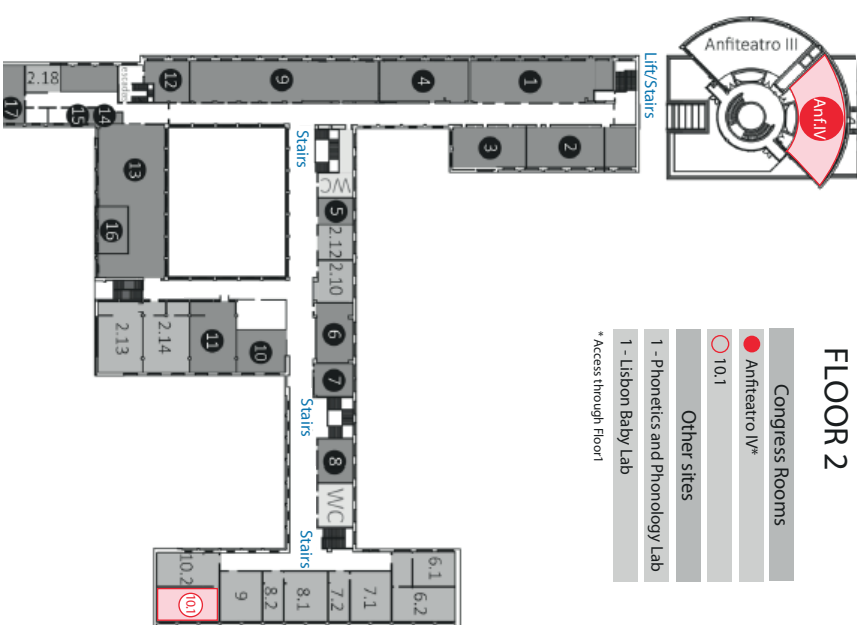

## FLOOR 0

- Congress Rooms
- M - Mapoteca
- B2
- B7

## FLOOR 1

- Congress Rooms
- Anfiteatro I
- Anfiteatro II
- P - Poster Sessions
- R - Registration Desk
- 19 - Sala de Atos
- 5.2
- Other sites
- 1 - Lisbon Baby Lab

## FLOOR 2

- Congress Rooms
  - Anfiteatro IV\*
  - 10.1
  - Other sites
  - 1 - Phonetics and Phonology Lab
  - 1 - Lisbon Baby Lab
- \* Access through floor1

- Main Conference and Exhibition room
- Workshops and meeting rooms
- How to get to the Library